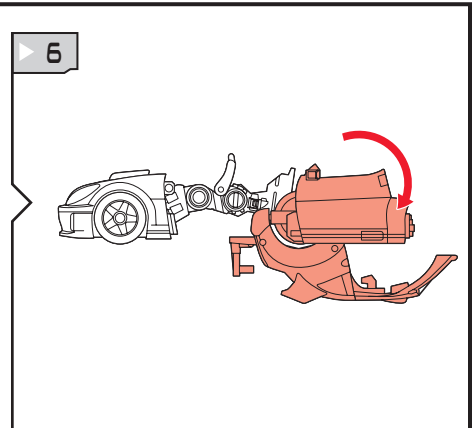

## ROBOTS IN DISGUISE

AUTOBOT®  
**CLIFFJUMPER®**

AGES 5+  
82866/81273 ASST.

TRANSFORMERS.COM

NOTE: Some parts are made to detach if excessive force is applied and are designed to be reattached if separation occurs. Adult supervision may be necessary for younger children.

### CHANGING TO ROBOT

Reverse order of instructions to convert back into vehicle.